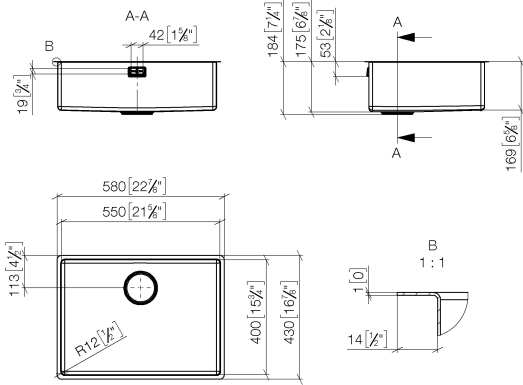

### Required miscellaneous

---

**Pop-up waste and overflow with knob - Stainless Steel** 10 405 003-85  
 • 3½" strainer waste valve

**Single sink - Stainless Steel**

38 550 003

mm [inches]  
M 1:10

**Single sink - Stainless Steel**

38 550 003

**Spare parts list**

No.	Item Number	Name	Quantity used	Delivery time
1	10 410 003-85	Pop-up waste and overflow with electronic control - Stainless Steel	1	2
2	10 400 003-85	Pop-up waste and overflow closable by hand - Stainless Steel	1	2
3	10 405 003-85	Pop-up waste and overflow with knob - Stainless Steel	1	2