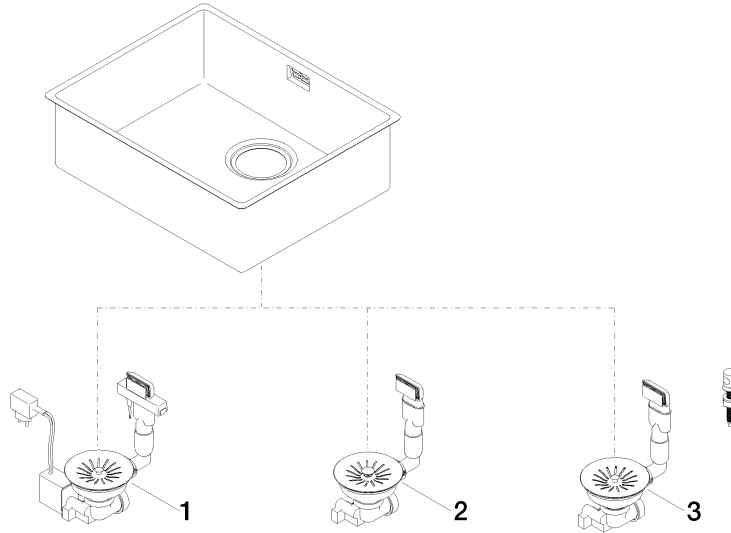

### Required miscellaneous

---

**Pop-up waste and overflow with knob - Stainless Steel** 10 405 003-85  
 • 3½" strainer waste valve

**Single sink - Stainless Steel**

38 550 003

mm [inches]  
M 1:10

**Single sink - Stainless Steel**

38 550 003

**Spare parts list**

No.	Item Number	Name	Quantity used	Delivery time
1	10 410 003-85	Pop-up waste and overflow with electronic control - Stainless Steel	1	2
2	10 400 003-85	Pop-up waste and overflow closable by hand - Stainless Steel	1	2
3	10 405 003-85	Pop-up waste and overflow with knob - Stainless Steel	1	2